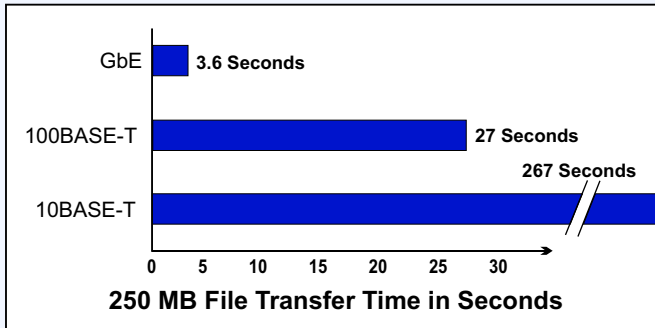

Widespread Adoption

The result of these changes has been staggering growth as demand for high-speed networking has increased. Worldwide sales of GbE networking products have surpassed sales of 10/100 Ethernet products.

Increased Productivity

Network Managers have identified the network as a key to increasing productivity. In deploying GbE, they have found that now faster is "faster". Files can be copied and opened at a substantially higher rate.

As State and Local agencies depend more and more on computing in their jobs, decreasing the associated "wait time" has become very significant. Because of the increased productivity, the impact of upgrading to GbE can be measured against overhead expenses such as employee salaries. This makes justifying costs to Management easier for Network Managers.

Applications for High-Speed

There are a diverse range of network applications used at State and Local agencies, which are enhanced or enabled by GbE, including:

- Digital photography and satellite imaging
- GIS mapping
- Document Imaging
- Faster database access
- Streaming video for conferencing or surveillance
- Real-time file transfers and back-ups
- More effective e-Communications
- Large documents
- Professional content creation

Migration Strategy

For most State and Local agencies, it is not feasible to retrofit the entire network all at once. A phased migration to GbE along these lines is recommended:

- Specify GbE on all new servers, workstations and desktop purchases to future-proof your network
- Implement GbE adapters and switches to high-traffic servers
- Deploy GbE switches in the backbone
- Upgrade wiring closet to provide GbE throughout
- Retrofit desktops of power users with GbE

Gigabit Ethernet Managed Switches

Twenty-eight, sixteen or eight ports of blazing performance over your existing cabling at an affordable price.